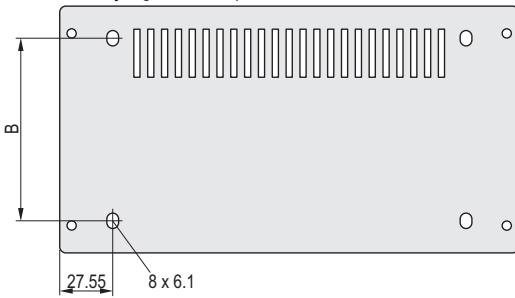

### DELIVERY COMPRISES

Item	Qty	Description
1	2	Foot, PU foam, black, 75° shore
2	1	Fixing material

### ORDER INFORMATION

Height U	A mm	B mm	D mm	Part no.
3	133.5	95	65	<b>20823-668</b>
4	177.8	139.5	95	<b>20823-669</b>

02004065

- Rear panel, see page 5.82

Dimensions for modifying the rear panel

02004066