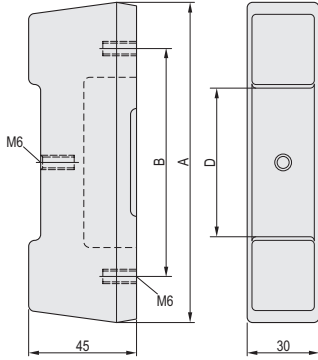

## REAR FOOT

### DELIVERY COMPRISES

Item	Qty	Description
1	2	Foot, PU foam, black, 75° shore
2	1	Fixing material

### ORDER INFORMATION

Height U	A mm	B mm	D mm	Part no.
3	133.5	95	65	<b>20823-668</b>
4	177.8	139.5	95	<b>20823-669</b>

02004065

- Rear panel, see page 5.82

Dimensions for modifying the rear panel

02004066