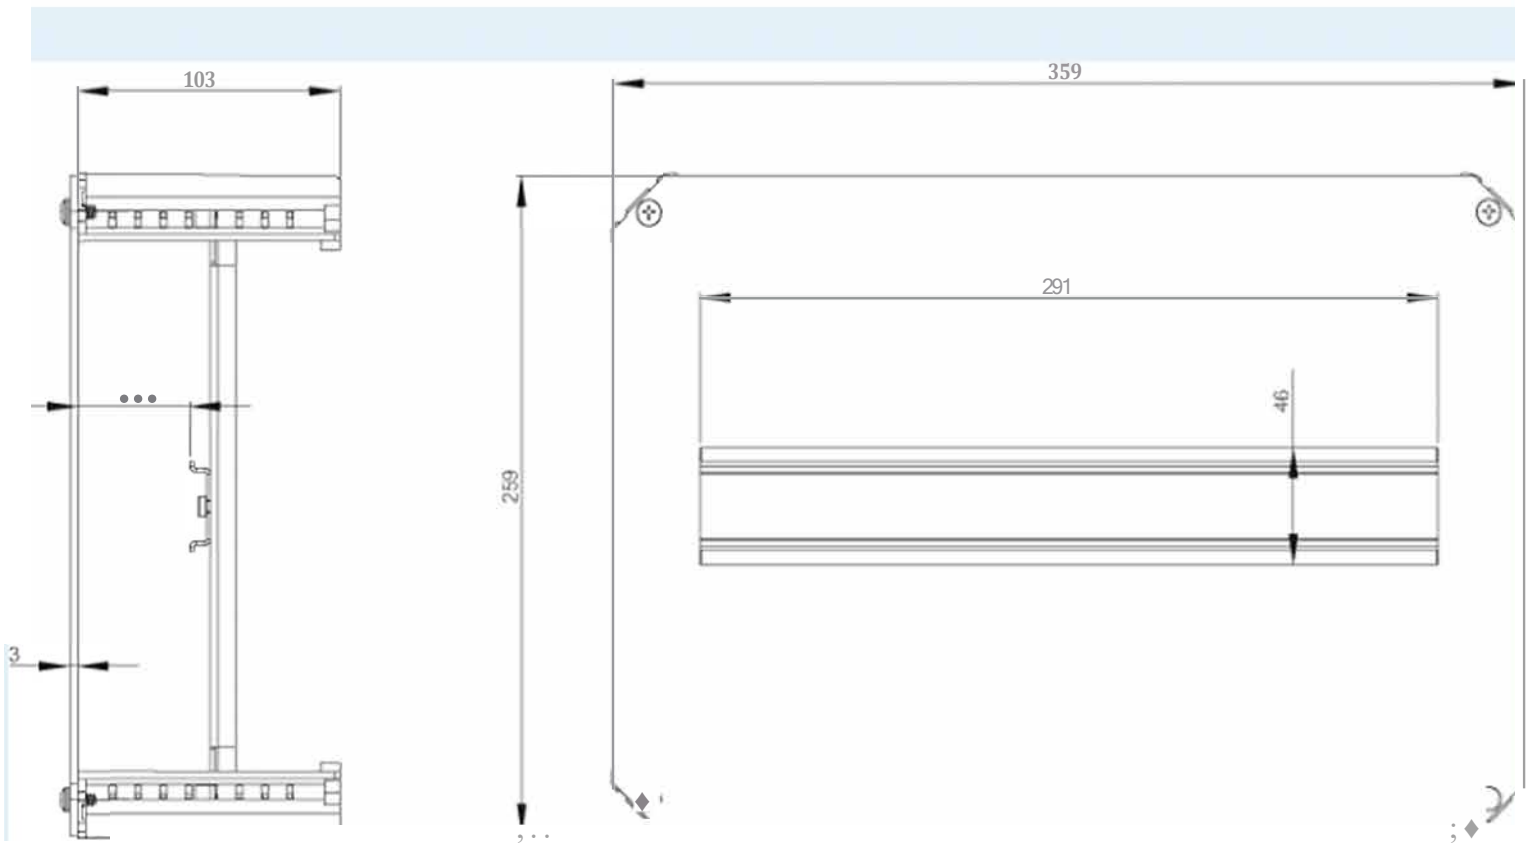

DRS ARCA304015

Sample image

Order symbol: ORS ARCA 304015

EAN:6418074083012

Product nbr: 8120793

El. number:

Description: DIN rail frame set

- Finland: 3423884
- Denmark: 8212094864
- Sweden: 2500197

Remarks: 1 row x 16 modules. for
s12e 300x400x150

Including:

Dimensions:	length	Width	Height
mm:		285	385
inch:		11.22	15.16

Materials:

Material:

Base colour:

Cover colour:

Gasket material: